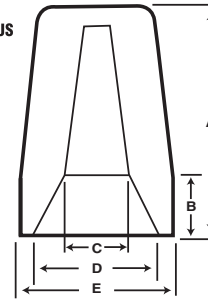

	Color	Part #	Pkg Qty	Wire Range	Min	Max
GB-1 (71B)		10-001	100/box	#22 - #16 AWG (connections rated at 300 V Max.)	1 #20 w/1 #22	2 #16
		12-001	25,000/bulk keg			
		12-001BU	150,000/bulk barrel			
		16-001	150/jar			
		19-001	14/card			
		25-001	25/resealable bag			
GB-2 (72B)		10-002	100/box	#22 - #16 AWG (connections rated at 300 V Max.)	3 #22	3 #16
		12-002	10,000/bulk keg			
		12-002BU	96,000/bulk barrel			
		16-002	150/jar			
		19-002	14/card			
		25-002	25/resealable bag			
GB-3 (73B)		10-003	100/box	#22 - #14 AWG (connections rated at 300 V Max. and 600 V Max.) ²	3 #20	4 #16 w/1 #20
		12-003BU	53,000/bulk barrel			
		13-003	500/bag			
		16-003	100/jar			
		16-003M	300/jar			
		17-003	50/bag			
		19-003	12/card			
		25-003	25/resealable bag			
GB-4 (74B)		10-004	100/box	#18 - #10 AWG (connections rated at 300 V Max. and 600 V Max.) ²	1 #14 w/1 #18	3 #12
		12-004BU	32,400/bulk barrel			
		13-004	500/bag			
		16-004	200/jar			
		17-004	50/bag			
		19-004	9/card			
25-004	25/resealable bag					
GB-6 (76B)		10-006	100/box	#18 - #10 AWG (connections rated at 300 V Max. and 600 V Max.) ²	2 #14	2 #10 w/2 #12
		12-006BU	21,000/bulk barrel			
		13-006	250/bag			
		16-006	125/jar			
		17-006	50/bag			
		19-006	6/card			
25-006	25/resealable bag					

Dimensions

	A	B	C	D	E
GB-1	37/64"	11/64"	1/8"	1/4"	21/64"
GB-2	45/64"	11/64"	3/16"	5/16"	25/64"
GB-3	27/32"	21/64"	13/64"	11/32"	7/16"
GB-4	15/16"	17/64"	15/64"	7/16"	35/64"
GB-6	11/16"	17/64"	21/64"	17/32"	21/32"